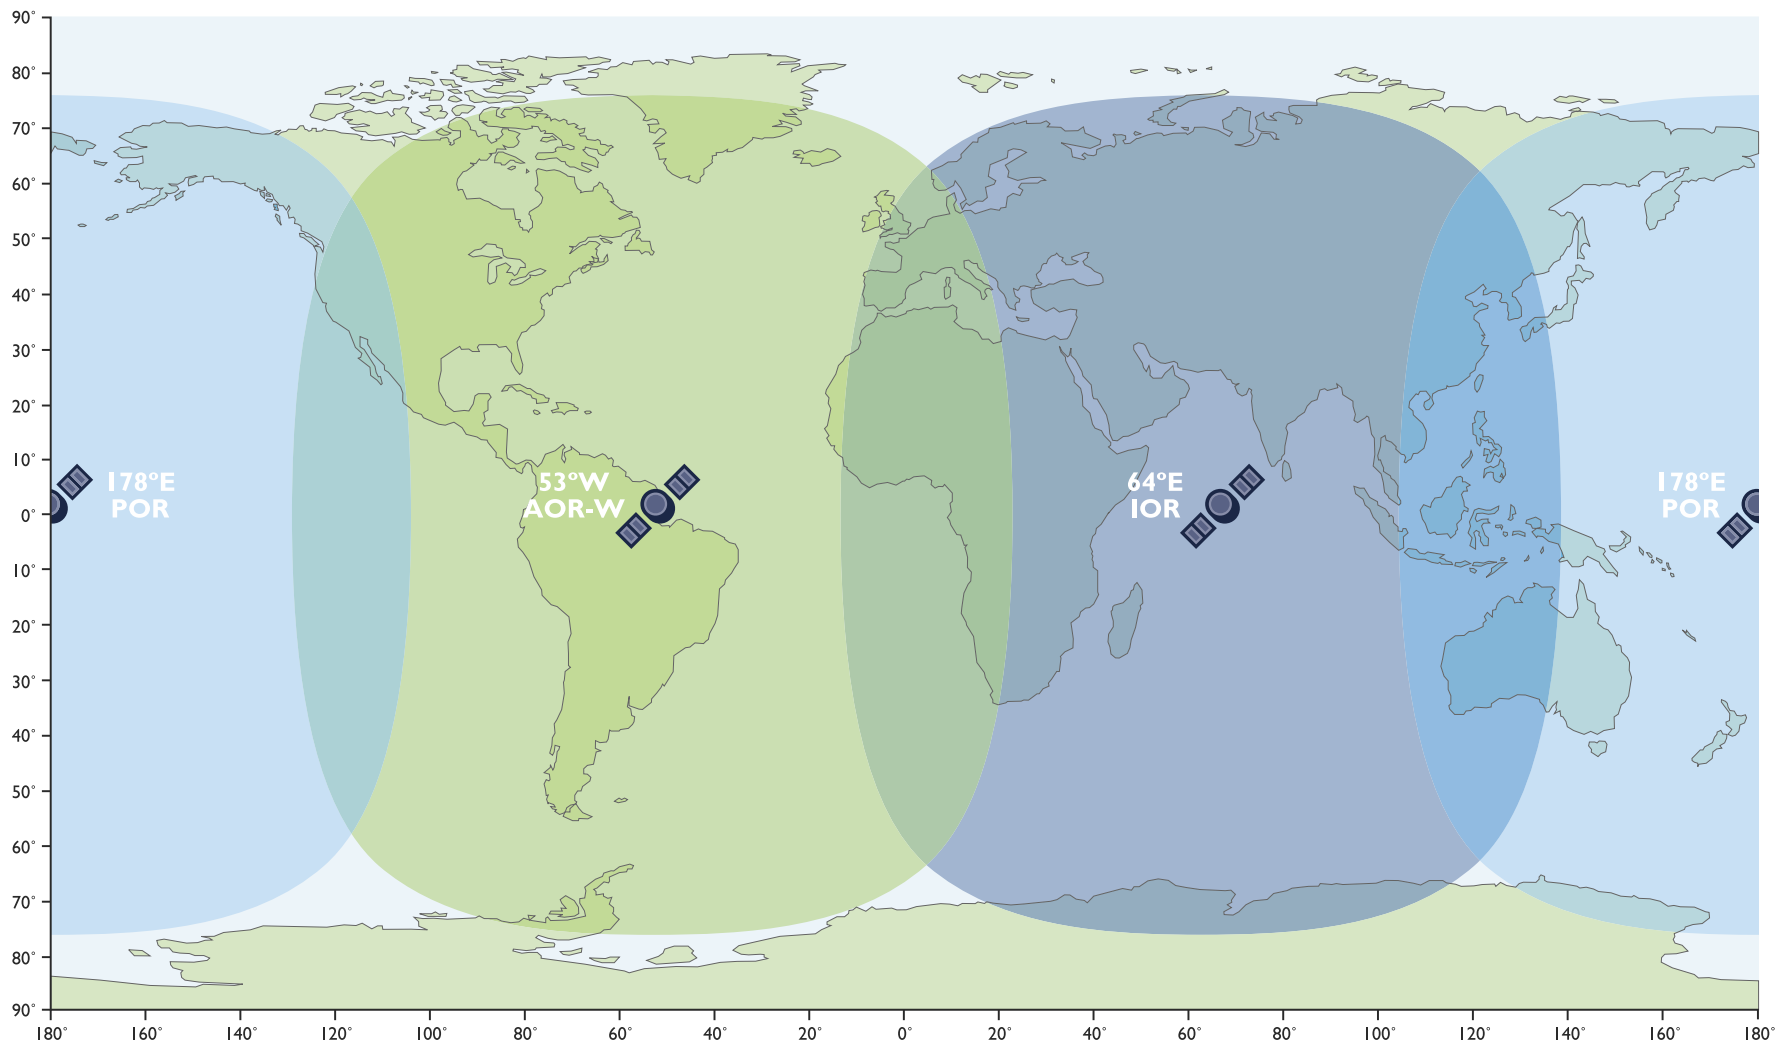

Inmarsat BGAN coverage

- F1 I-4 satellite
- F2 I-4 satellite
(Planned by mid 2006)
- F3 I-4 satellite
(To be defined)

The map depicts Inmarsat's expectations of coverage, but does not represent a guarantee of service. The availability of service at the edge of coverage areas fluctuates depending on various conditions. The launch of the F-3 satellite will be determined in due course.